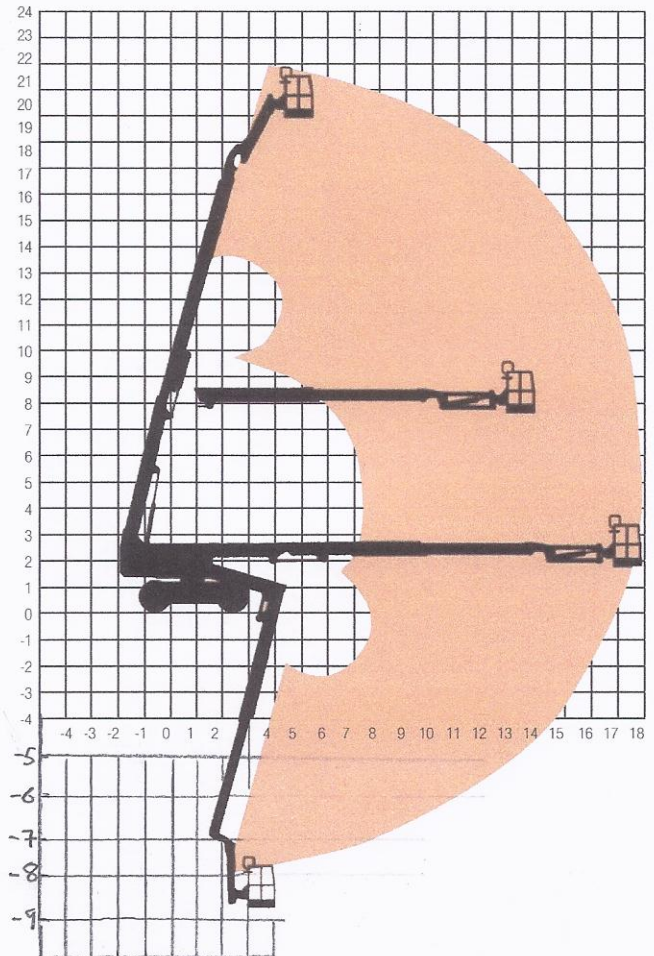

## BS66DK

## 18 - 25m

### SPECIFICATION

<b>Reach Height</b>	22.00m
<b>Platform Height</b>	20.00m
<b>Horizontal Outreach</b>	17.95m
<b>Length (unextended)</b>	8.99m
<b>Closed Height (stowed)</b>	2.82m
<b>Width</b>	2.44m
<b>Turning Radius</b>	3.60m
<b>Rotation</b>	360°
<b>Cage Dimensions</b>	0.76 x 2.44m
<b>Lifting Capacity</b>	272kg
<b>Weight</b>	16,170kg
<b>Power</b>	Diesel
<b>Model Featured</b>	Skyjack SJTK66